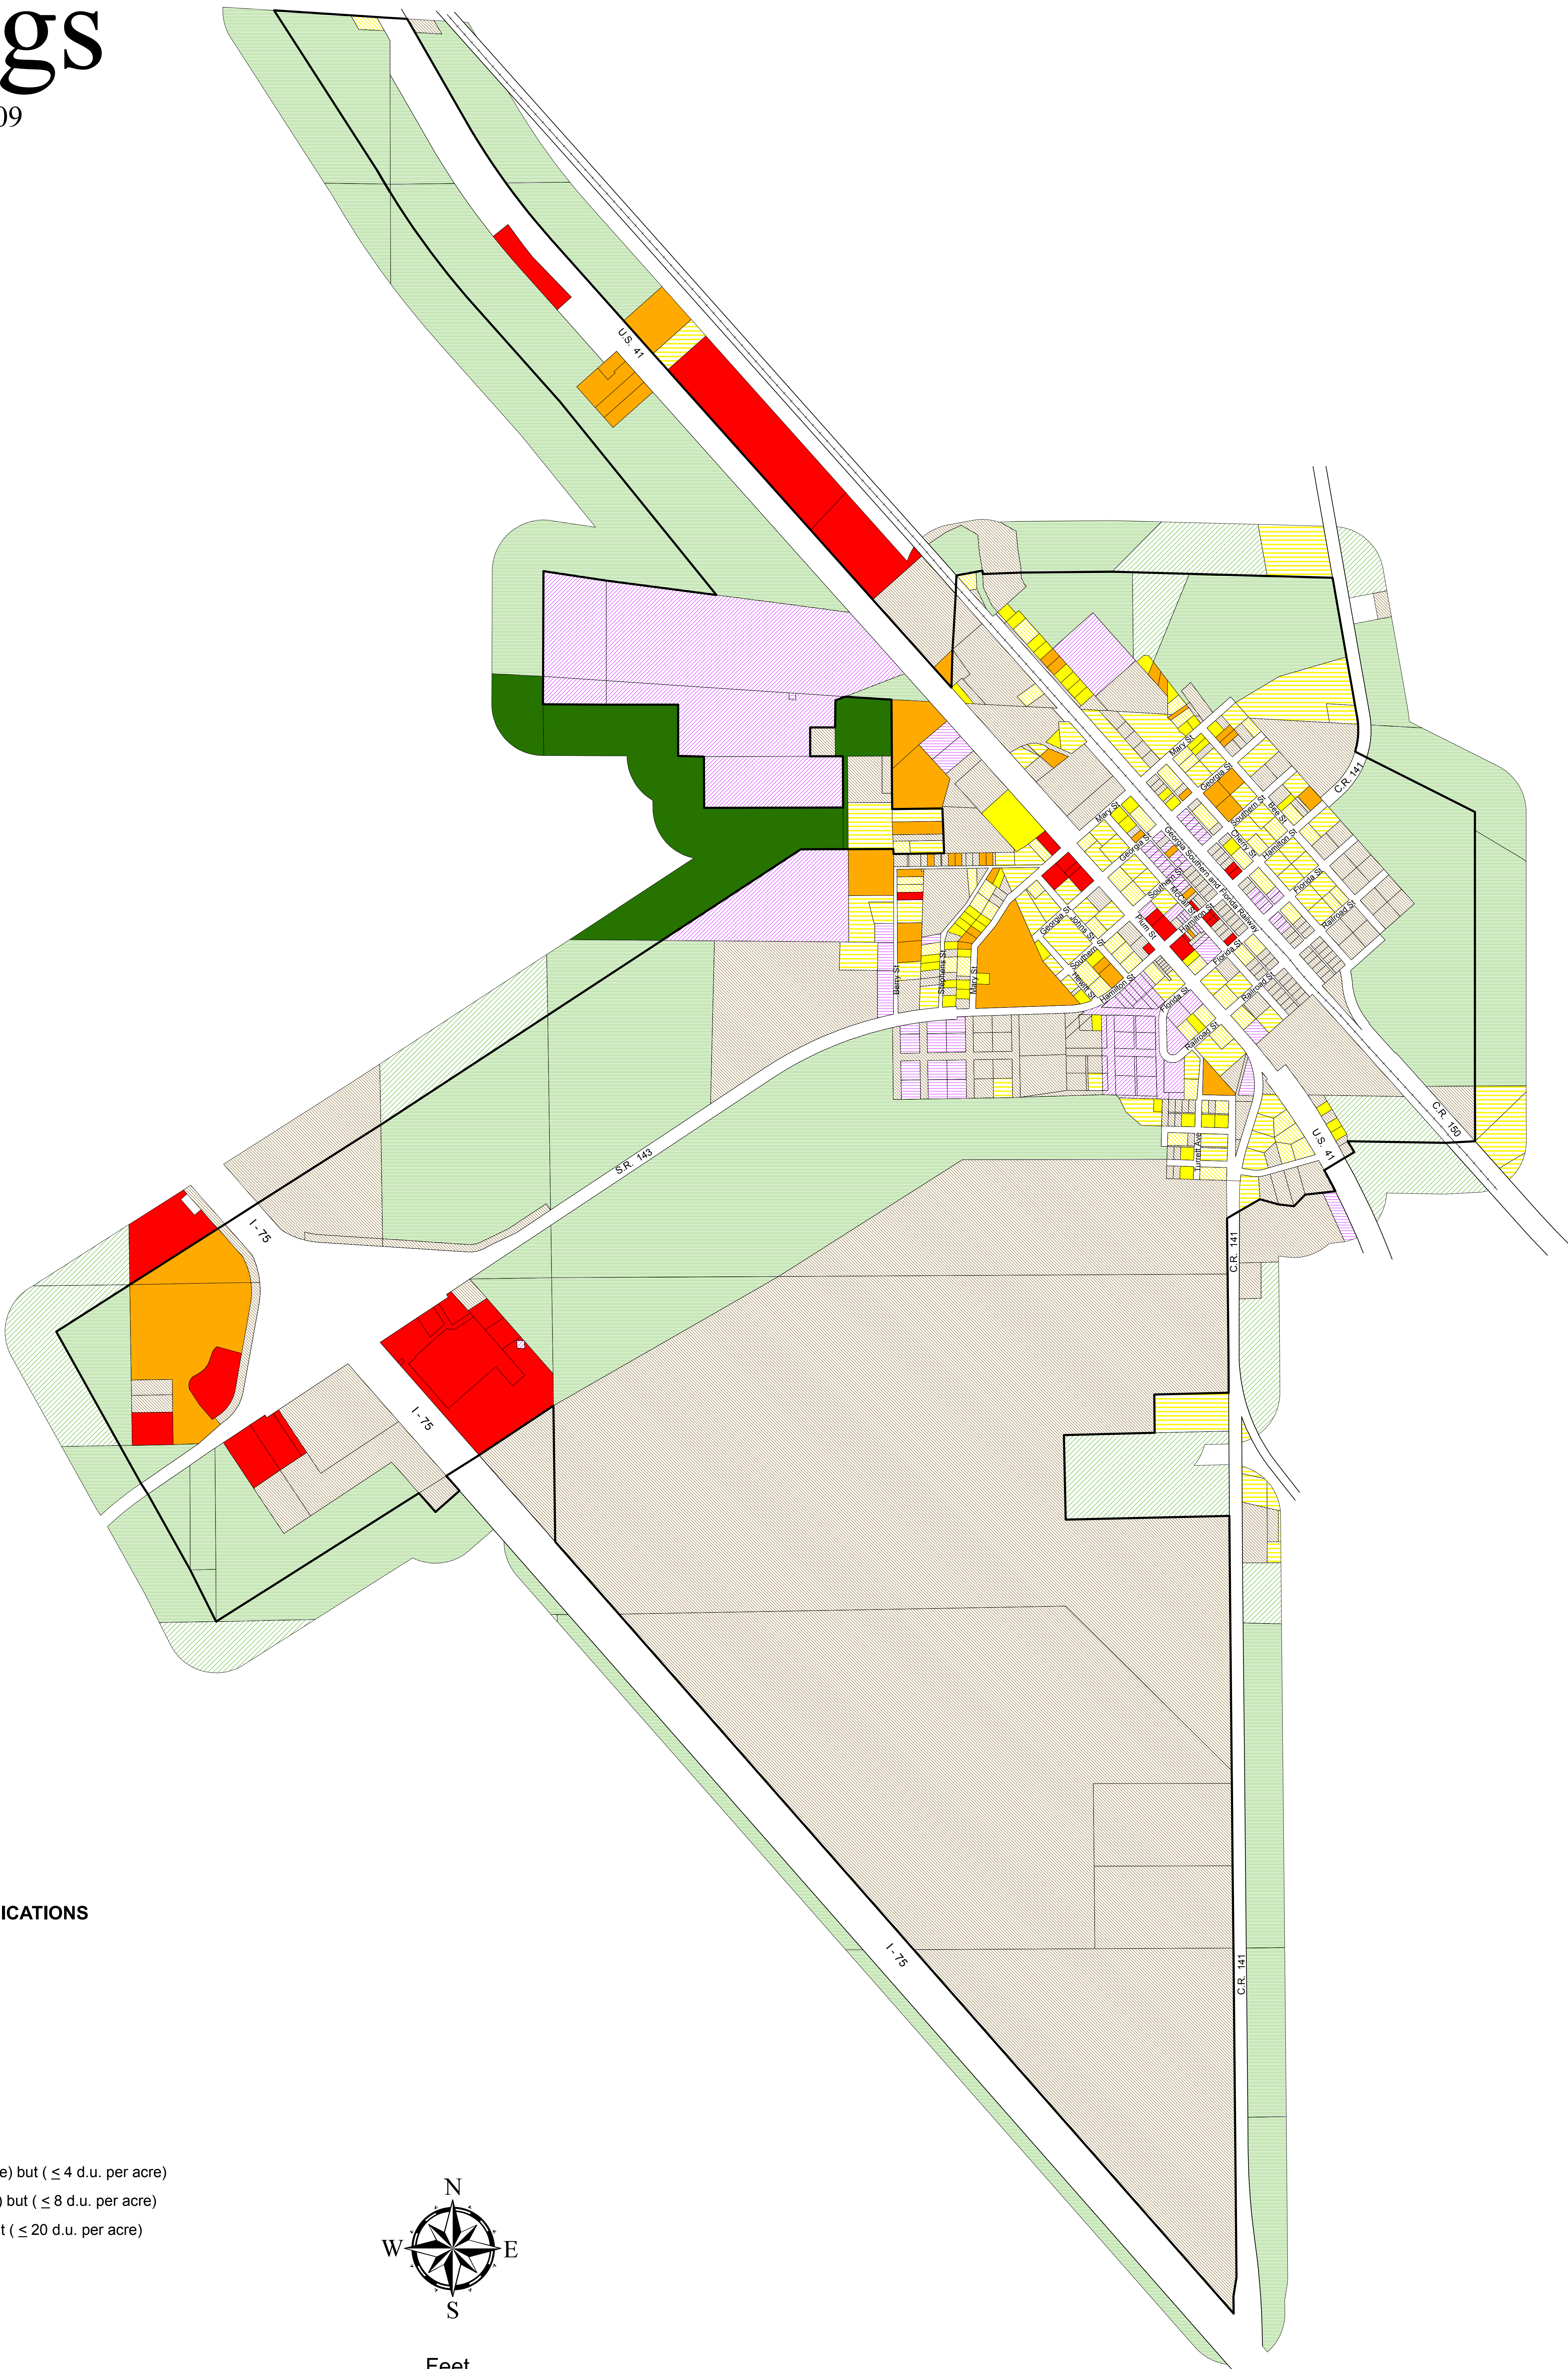

Town of Jennings

Existing Land Use Map 2009

EXISTING LAND USE MAP CLASSIFICATIONS

- Conservation
- Agriculture - Forest
- Agriculture - Row Crop/Pasture
- Vacant Land
- Recreation (None)
- Public
- Institutional
- Residential - Low (≤ 2 d.u. per acre)
- Residential - Moderate (> 2 d.u. per acre) but (≤ 4 d.u. per acre)
- Residential - Medium (> 4 d.u. per acre) but (≤ 8 d.u. per acre)
- Residential - High (> 8 d.u. per acre) but (≤ 20 d.u. per acre)
- Commercial
- Industrial (None)

OTHER MAP FEATURES

- Town Limits
- Railroad