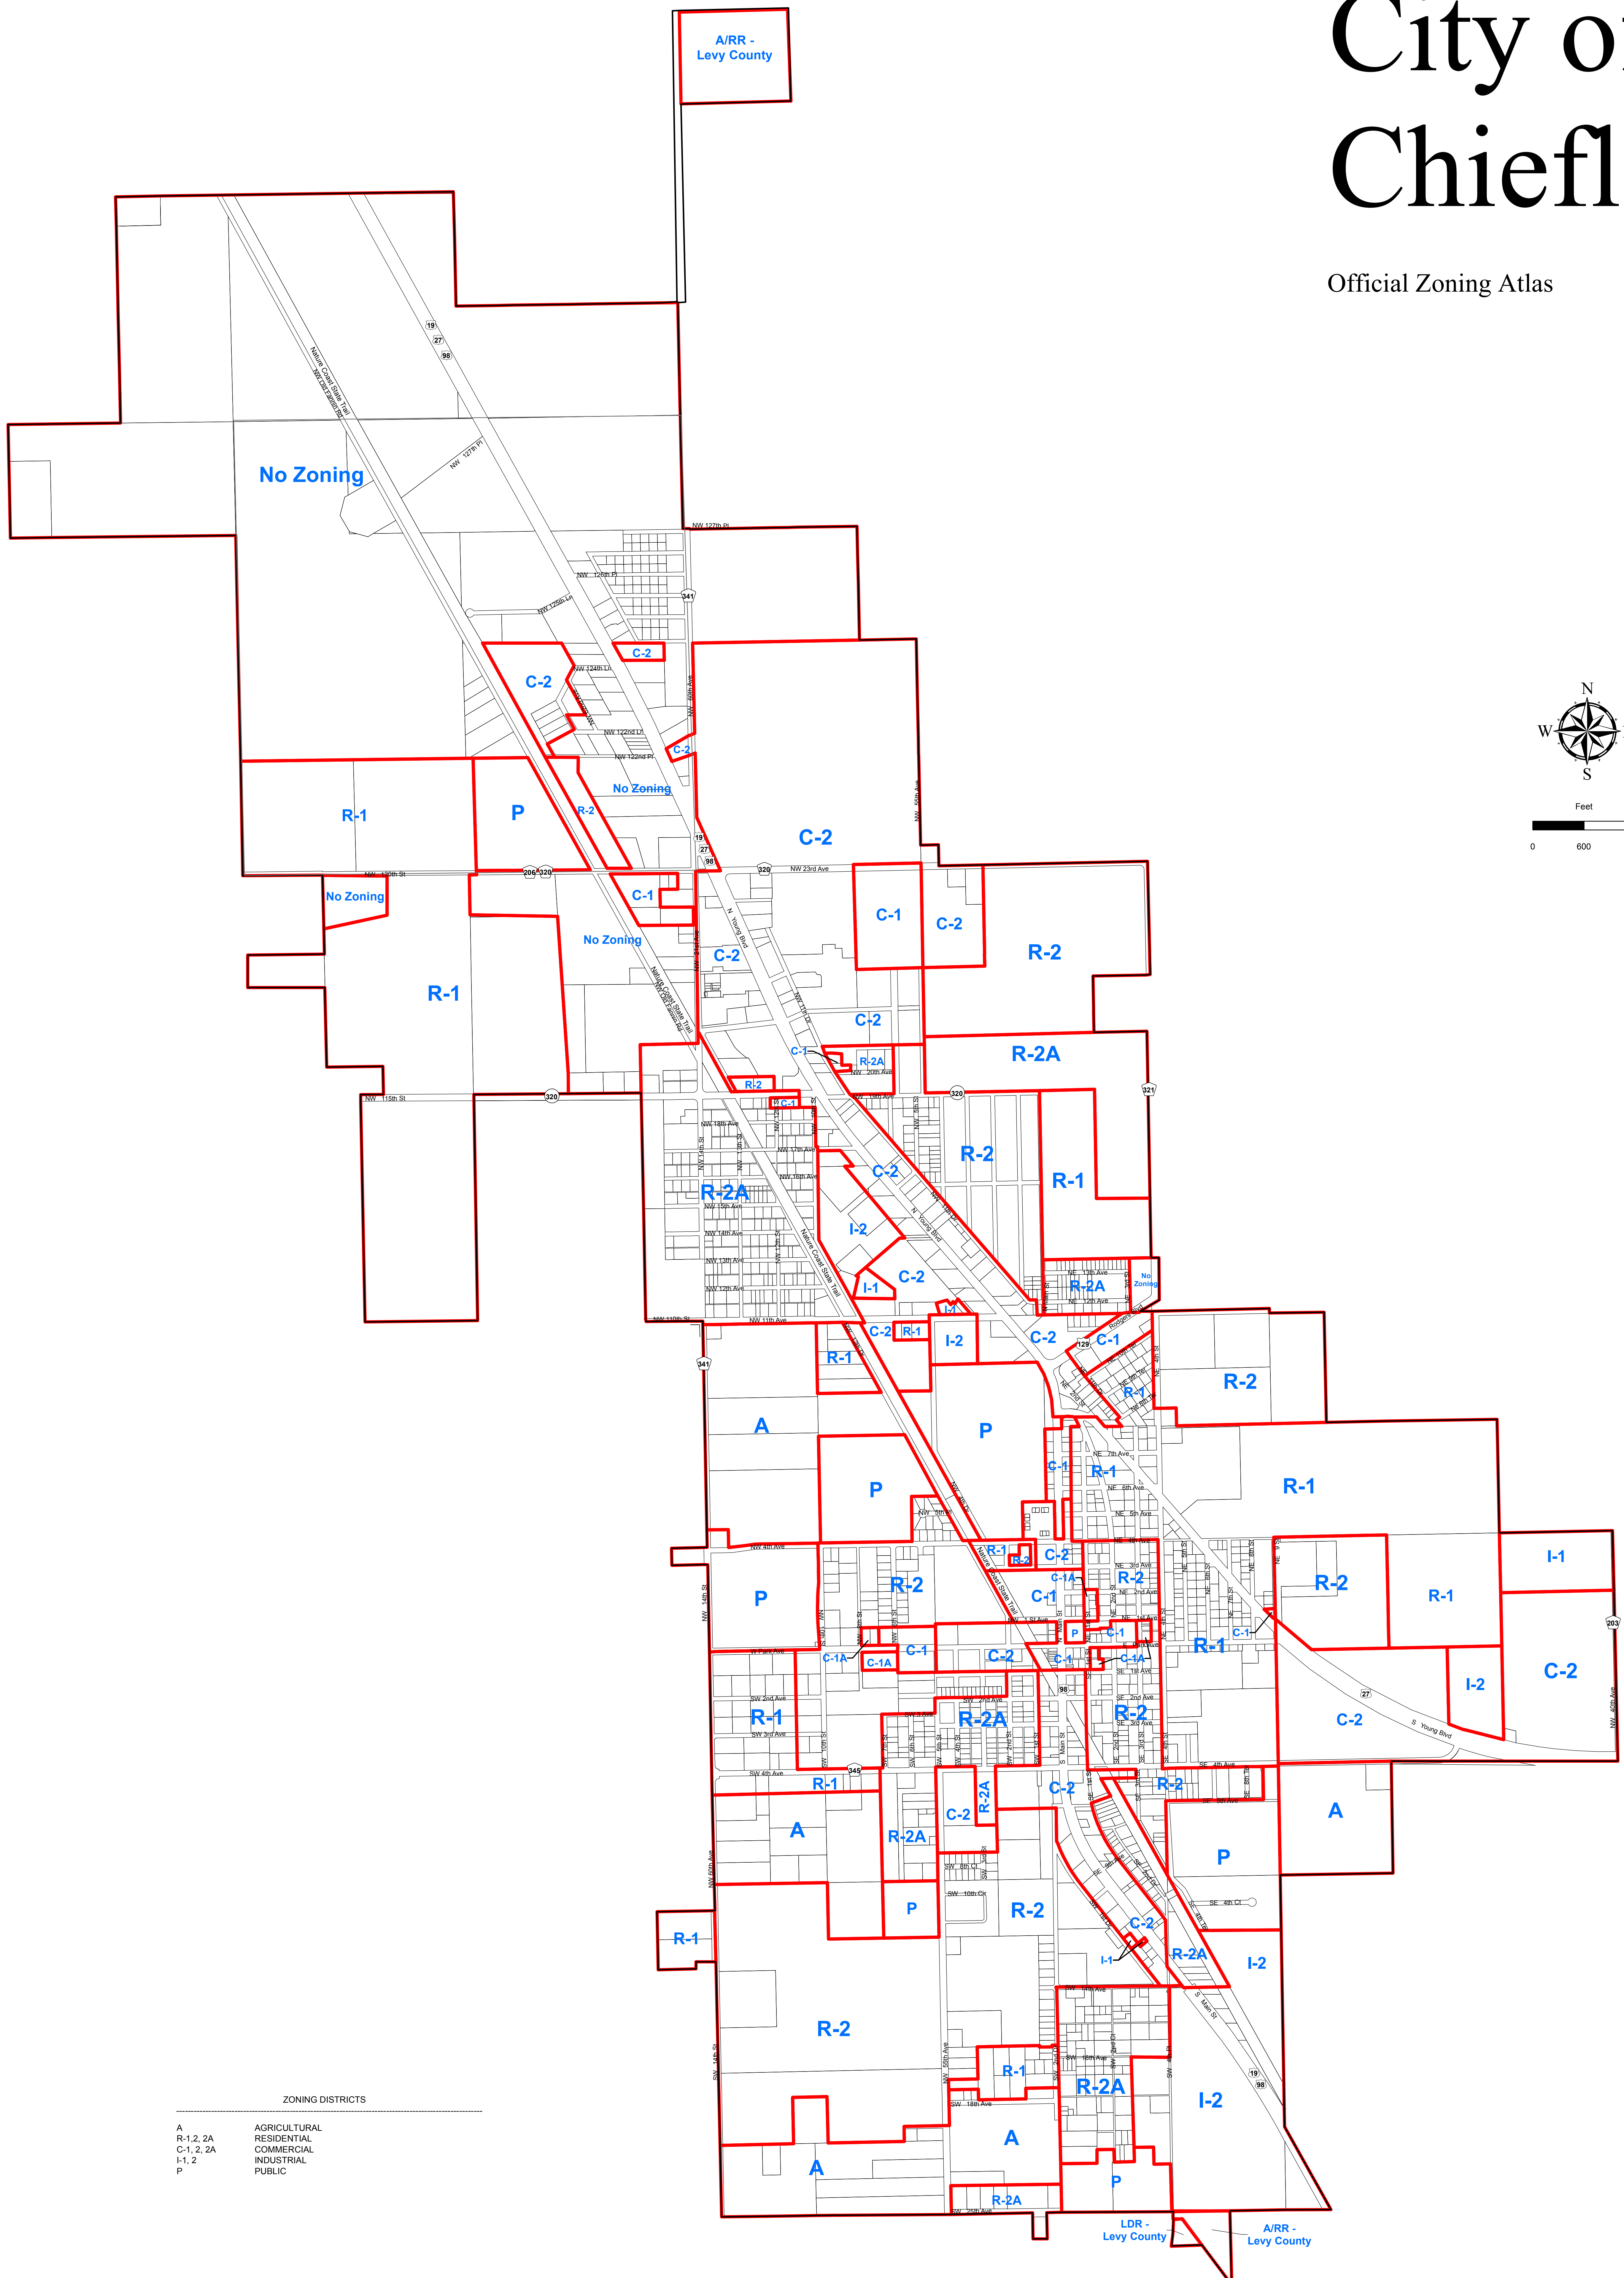

City of Chiefland

Official Zoning Atlas

Legend

- City Limits
- Zoning Boundary
- U.S. Highway
- State Highway
- County Road

ZONING DISTRICTS

- | | |
|------------|--------------|
| A | AGRICULTURAL |
| R-1, 2, 2A | RESIDENTIAL |
| C-1, 2, 2A | COMMERCIAL |
| I-1, 2 | INDUSTRIAL |
| P | PUBLIC |